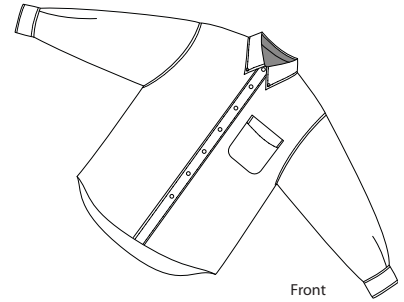

Long Sleeve Easy Care Shirt

PORT AUTHORITY®

Front

Back

S608

- * 4.5-ounce * 55/45 cotton/poly * Box back pleat
- * Contrast color inside the back yoke and collar * Dyed-to-match buttons
- * Button-through sleeve plackets * Adjustable cuffs * Button-down collar
- * Single patch pocket